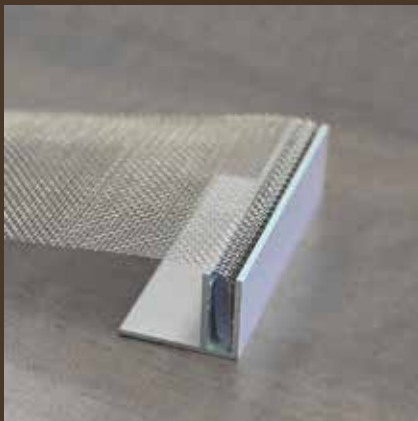

Attachment + Installation

Wall cladding with F-Profile
Prefabricated with PVC flat keder

Frame cladding with h-Profile
Prefabricated with PVC flat keder

Cladding solution for suspended ceilings

Pipes

Diameter: 20 mm

Diameter: 28 mm

Colours available

WHITE

STEEL

Hooked hanger
only with 20 mm pipes

Eyelets fixing
20 mm and 28 mm pipes

Hemstitch fixing
20 mm and 28 mm pipes

Profiles available with 20 mm and 28 mm Diameter
Wall suspension with sliding fabric panel

Colours available

WHITE

STEEL